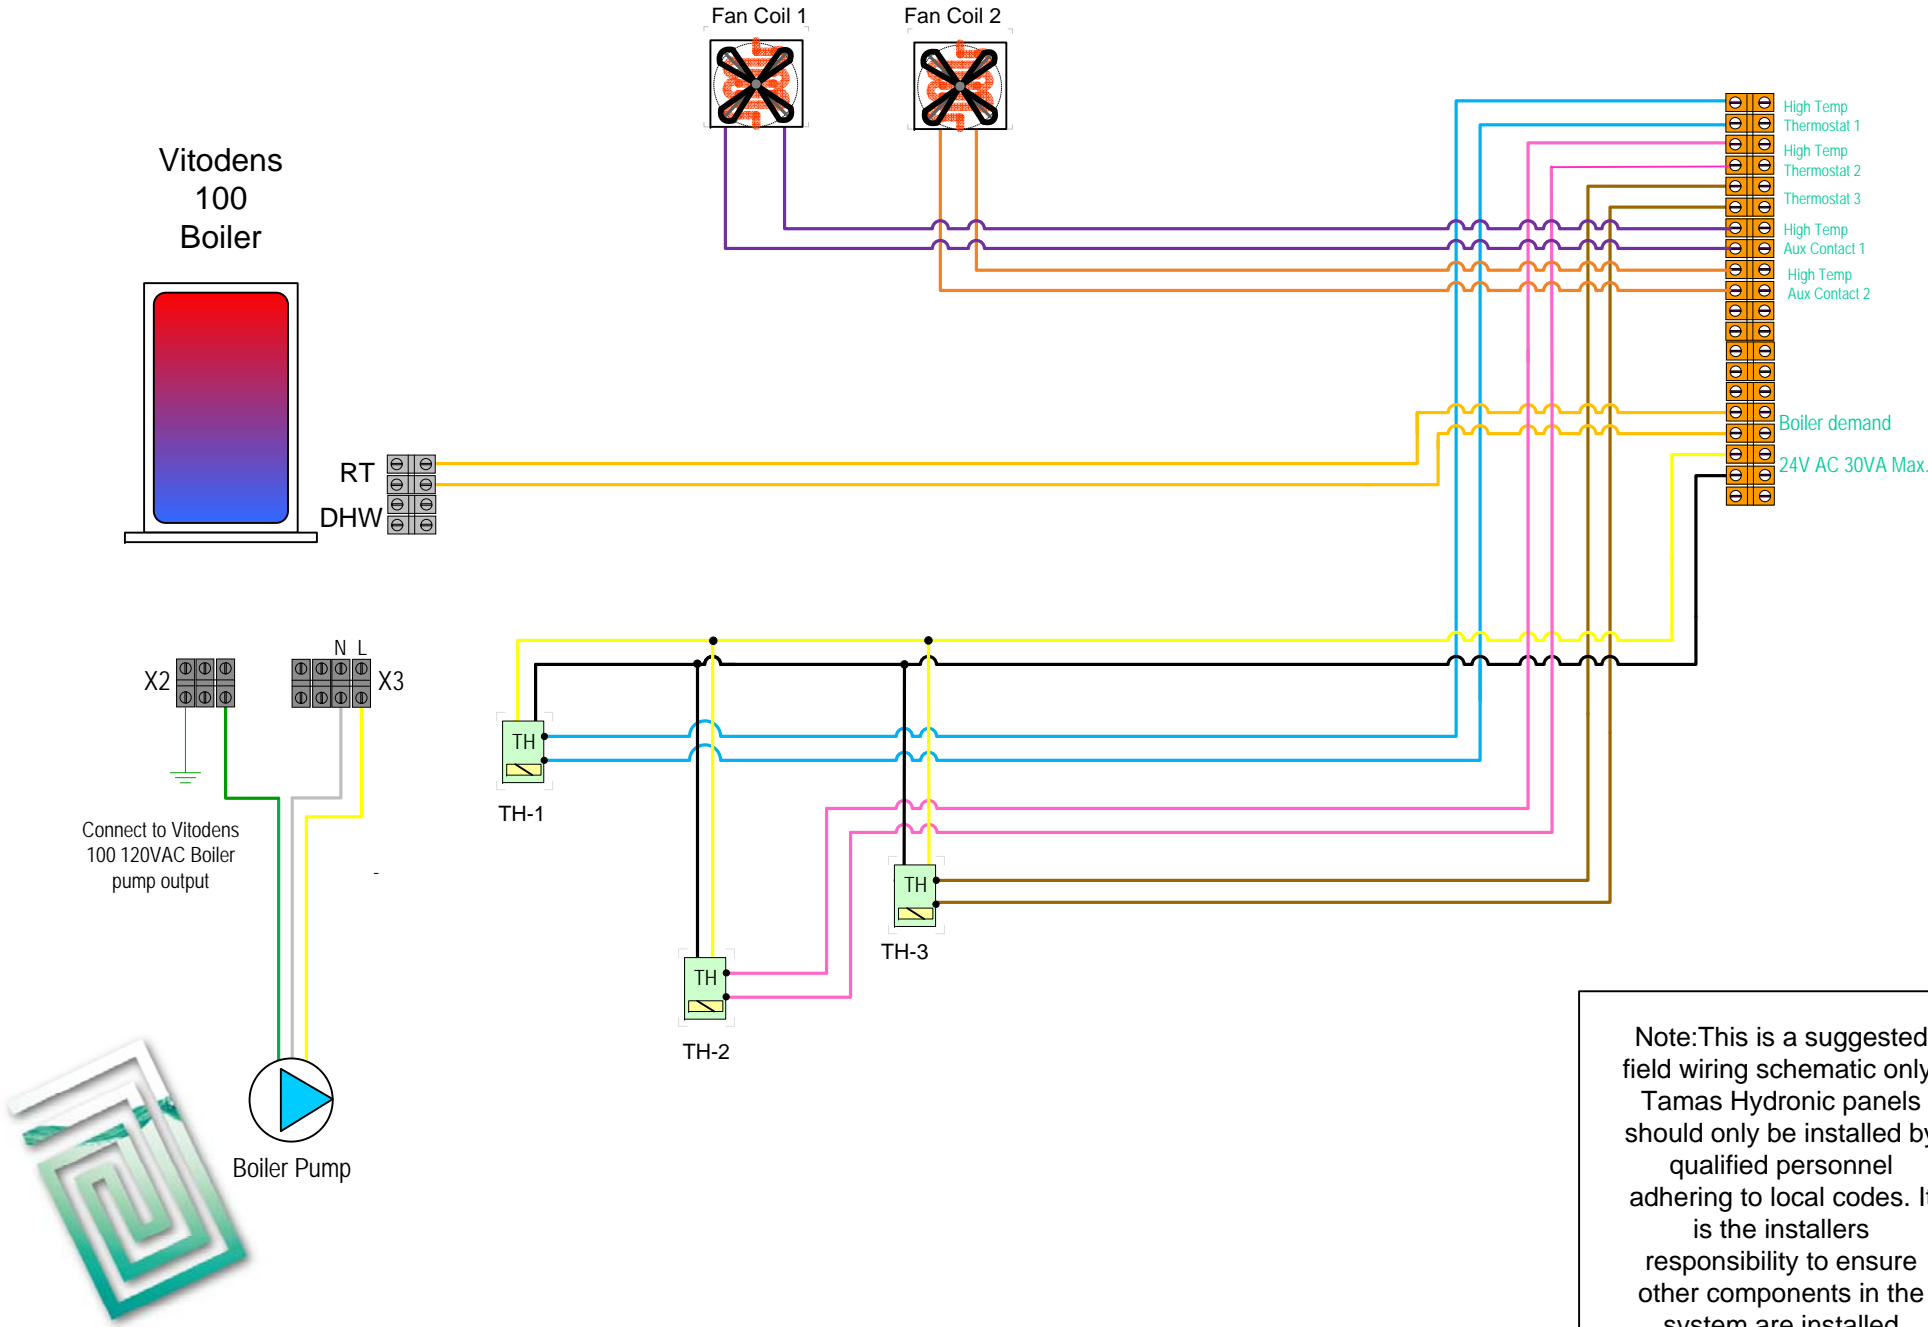

Field Wiring for T-BO-VO-1210-TMV

Note: This is a suggested field wiring schematic only. Tamas Hydronic panels should only be installed by qualified personnel adhering to local codes. It is the installers responsibility to ensure other components in the system are installed correctly.