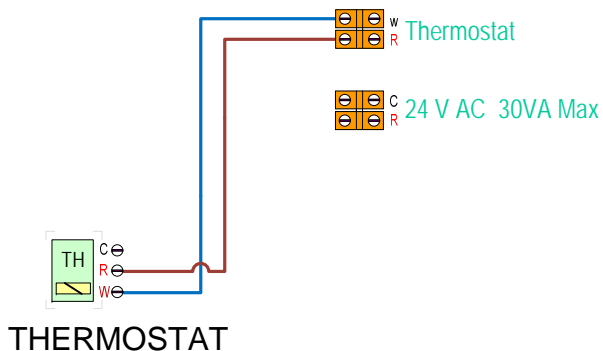

Vitodens
100
Boiler

Field Wiring for T-BO-VO-1060

See reverse for Thermostat Wiring Options

Notes:
 This is not an engineered drawing and does not necessarily include all the components for an entire system. It is intended as a representative sample of how the control may be wired for a sample application. It is the responsibility of the installer to seek professional advice and/or install the system to meet all necessary codes for the jurisdiction of the actual installation.

Title

Date:

Drawn:

Thermostat Wiring Options

2 Wire Thermostat

3 Wire Thermostat

4 Wire Thermostat

Notes: