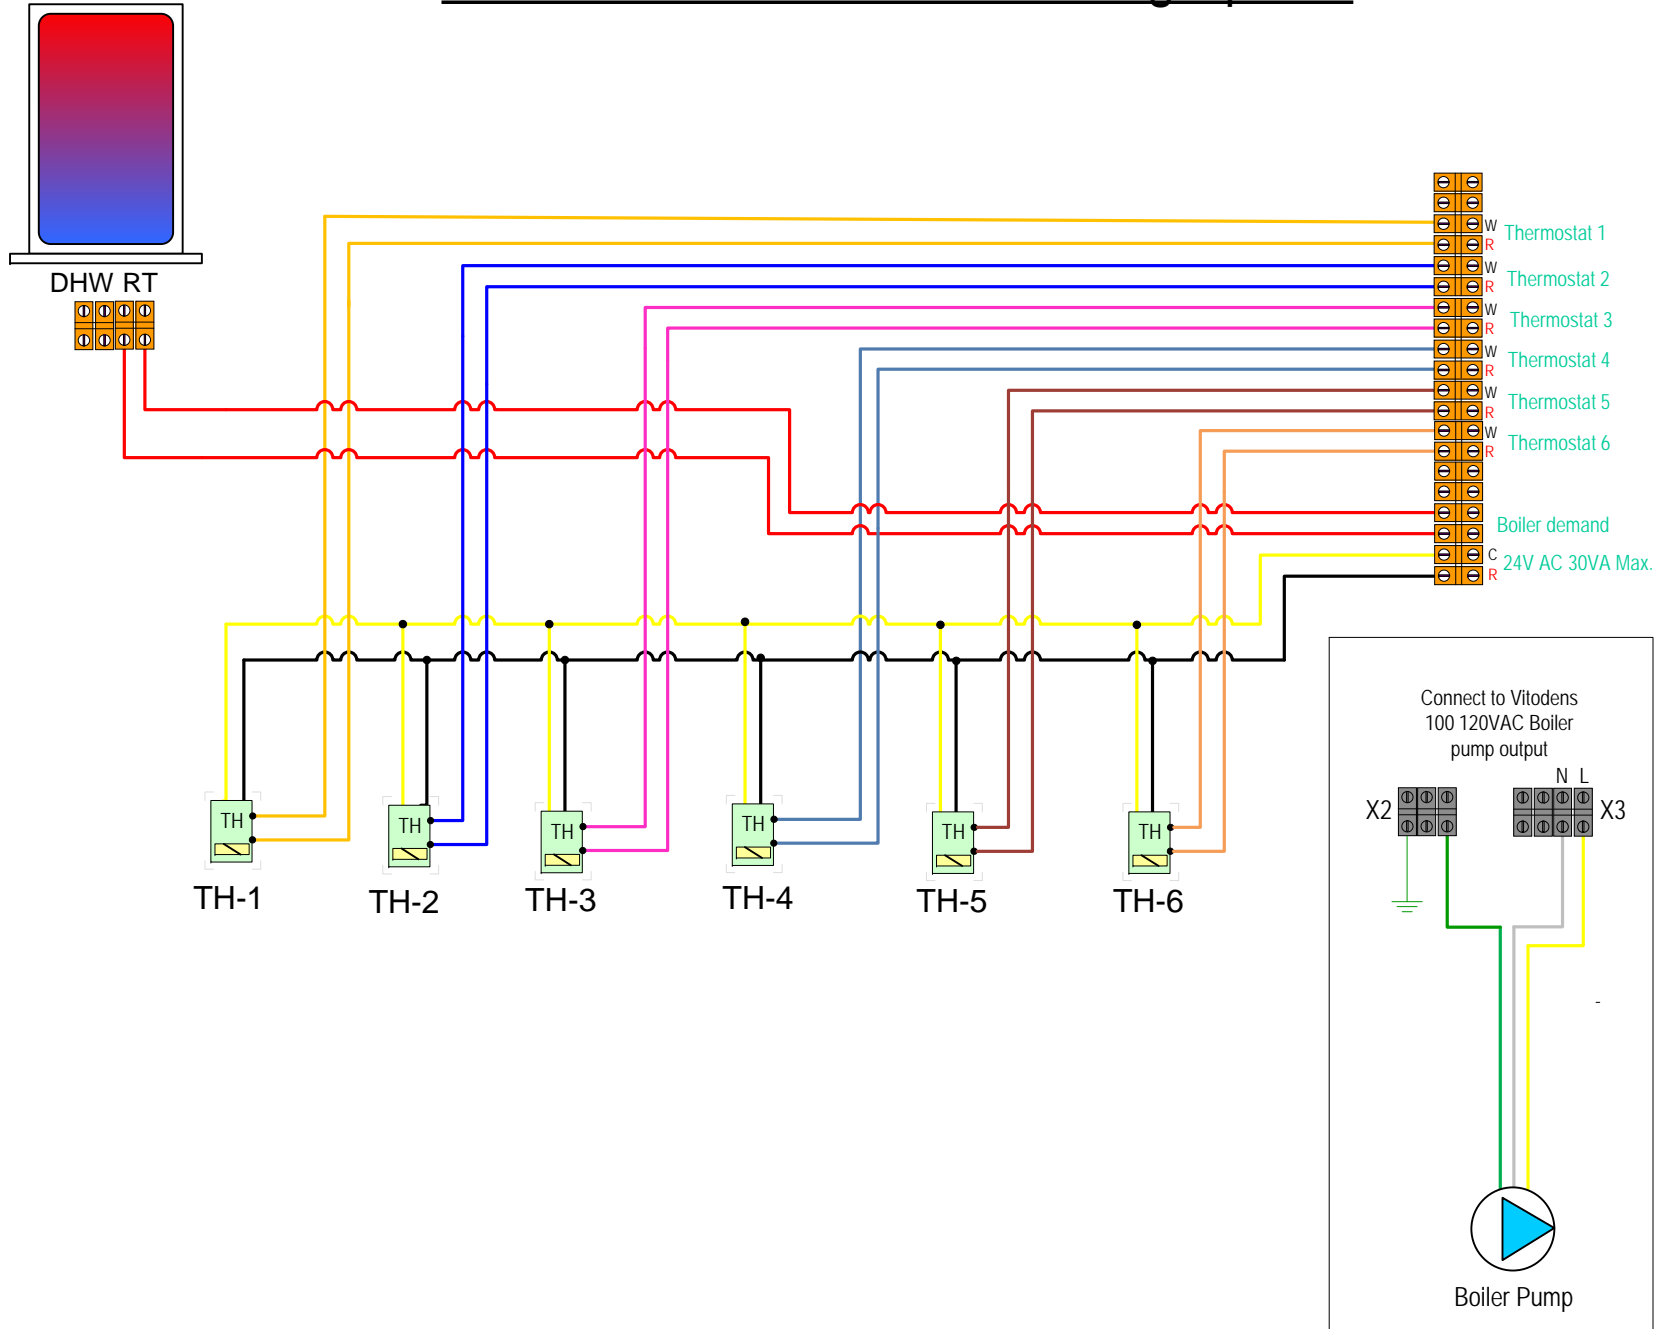

Vitodens
100
Boiler

Field Wiring for T-BO-VO-1060

See reverse for Thermostat Wiring Options

Notes:
 This is not an engineered drawing and does not necessarily include all the components for an entire system. It is intended as a representative sample of how the control may be wired for a sample application. It is the responsibility of the installer to seek professional advice and/or install the system to meet all necessary codes for the jurisdiction of the actual installation.

Title

Date:

Drawn:

Thermostat Wiring Options

2 Wire Thermostat

3 Wire Thermostat

4 Wire Thermostat

Notes:

This is not an engineered drawing and does not necessarily include all the components for an entire system. It is intended as a representative sample of how the control may be wired for a sample application. It is the responsibility of the installer to seek professional advice and/or install the the system to meet all necessary codes for the jurisdiction of the actual installation.

Title

Date:

Drawn: