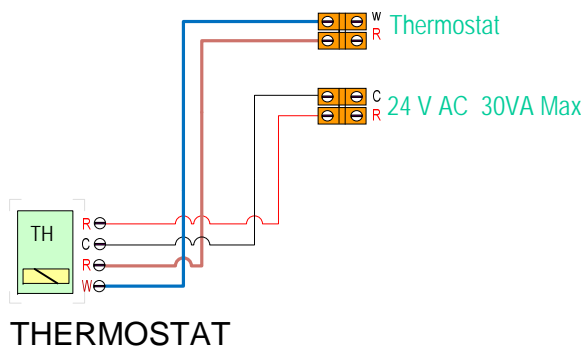

Vitodens
100
Boiler

Field Wiring for T-BO-VO-1060

See reverse for Thermostat Wiring Options

Notes:
 This is not an engineered drawing and does not necessarily include all the components for an entire system. It is intended as a representative sample of how the control may be wired for a sample application. It is the responsibility of the installer to seek professional advice and/or install the system to meet all necessary codes for the jurisdiction of the actual installation.

Title

Date:

Drawn:

Thermostat Wiring Options

2 Wire Thermostat

3 Wire Thermostat

4 Wire Thermostat

Notes: