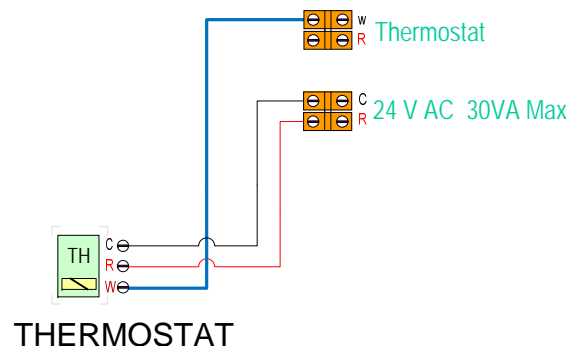

Vitodens
100
Boiler

Field Wiring for T-BO-VO-1060

See reverse for Thermostat Wiring Options

Notes:
 This is not an engineered drawing and does not necessarily include all the components for an entire system. It is intended as a representative sample of how the control may be wired for a sample application. It is the responsibility of the installer to seek professional advice and/or install the system to meet all necessary codes for the jurisdiction of the actual installation.

Title

Date:

Drawn:

Thermostat Wiring Options

2 Wire Thermostat

3 Wire Thermostat

4 Wire Thermostat

Notes: