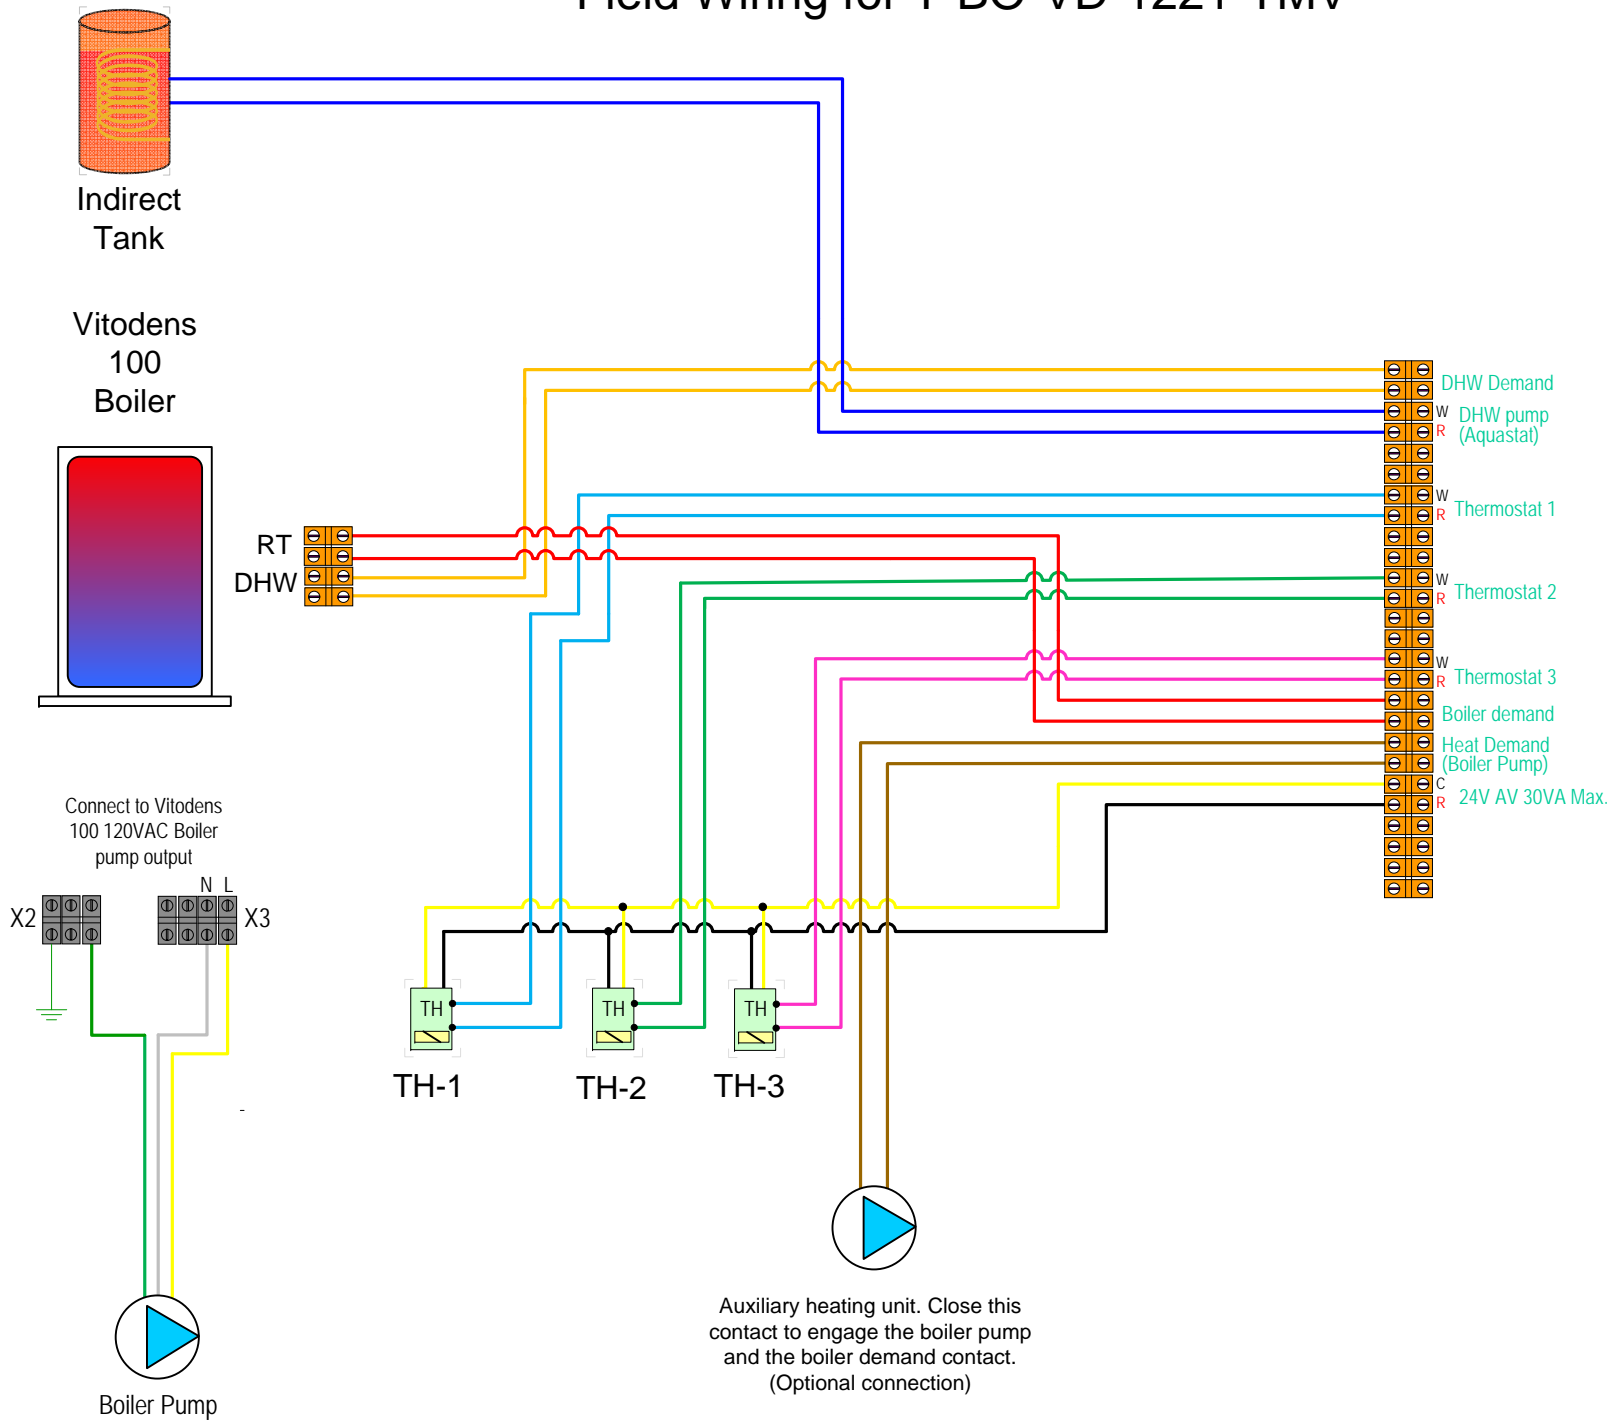

Field Wiring for T-BO-VD-1221-TMV

Notes:
 This is not an engineered drawing and does not necessarily include all the components for an entire system. It is intended as a representative sample of how the control may be wired for a sample application. It is the responsibility of the installer to seek professional advice and/or install the system to meet all necessary codes for the jurisdiction of the actual installation.

Title

Date:

Drawn:

Thermostat Wiring Options

2 Wire Thermostat

3 Wire Thermostat

See reverse for Thermostat Wiring Options

4 Wire Thermostat

Notes:

This is not an engineered drawing and does not necessarily include all the components for an entire system. It is intended as a representative sample of how the control may be wired for a sample application. It is the responsibility of the installer to seek professional advice and/or install the the system to meet all necessary codes for the jurisdiction of the actual installation.

Title

Date:

Drawn: