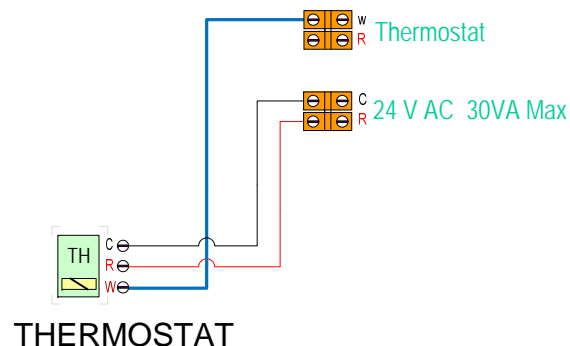

Field Wiring for T-BO-VD-1221-TMV

Notes:
 This is not an engineered drawing and does not necessarily include all the components for an entire system. It is intended as a representative sample of how the control may be wired for a sample application. It is the responsibility of the installer to seek professional advice and/or install the system to meet all necessary codes for the jurisdiction of the actual installation.

Title

Date:

Drawn:

Thermostat Wiring Options

2 Wire Thermostat

3 Wire Thermostat

See reverse for Thermostat Wiring Options

4 Wire Thermostat