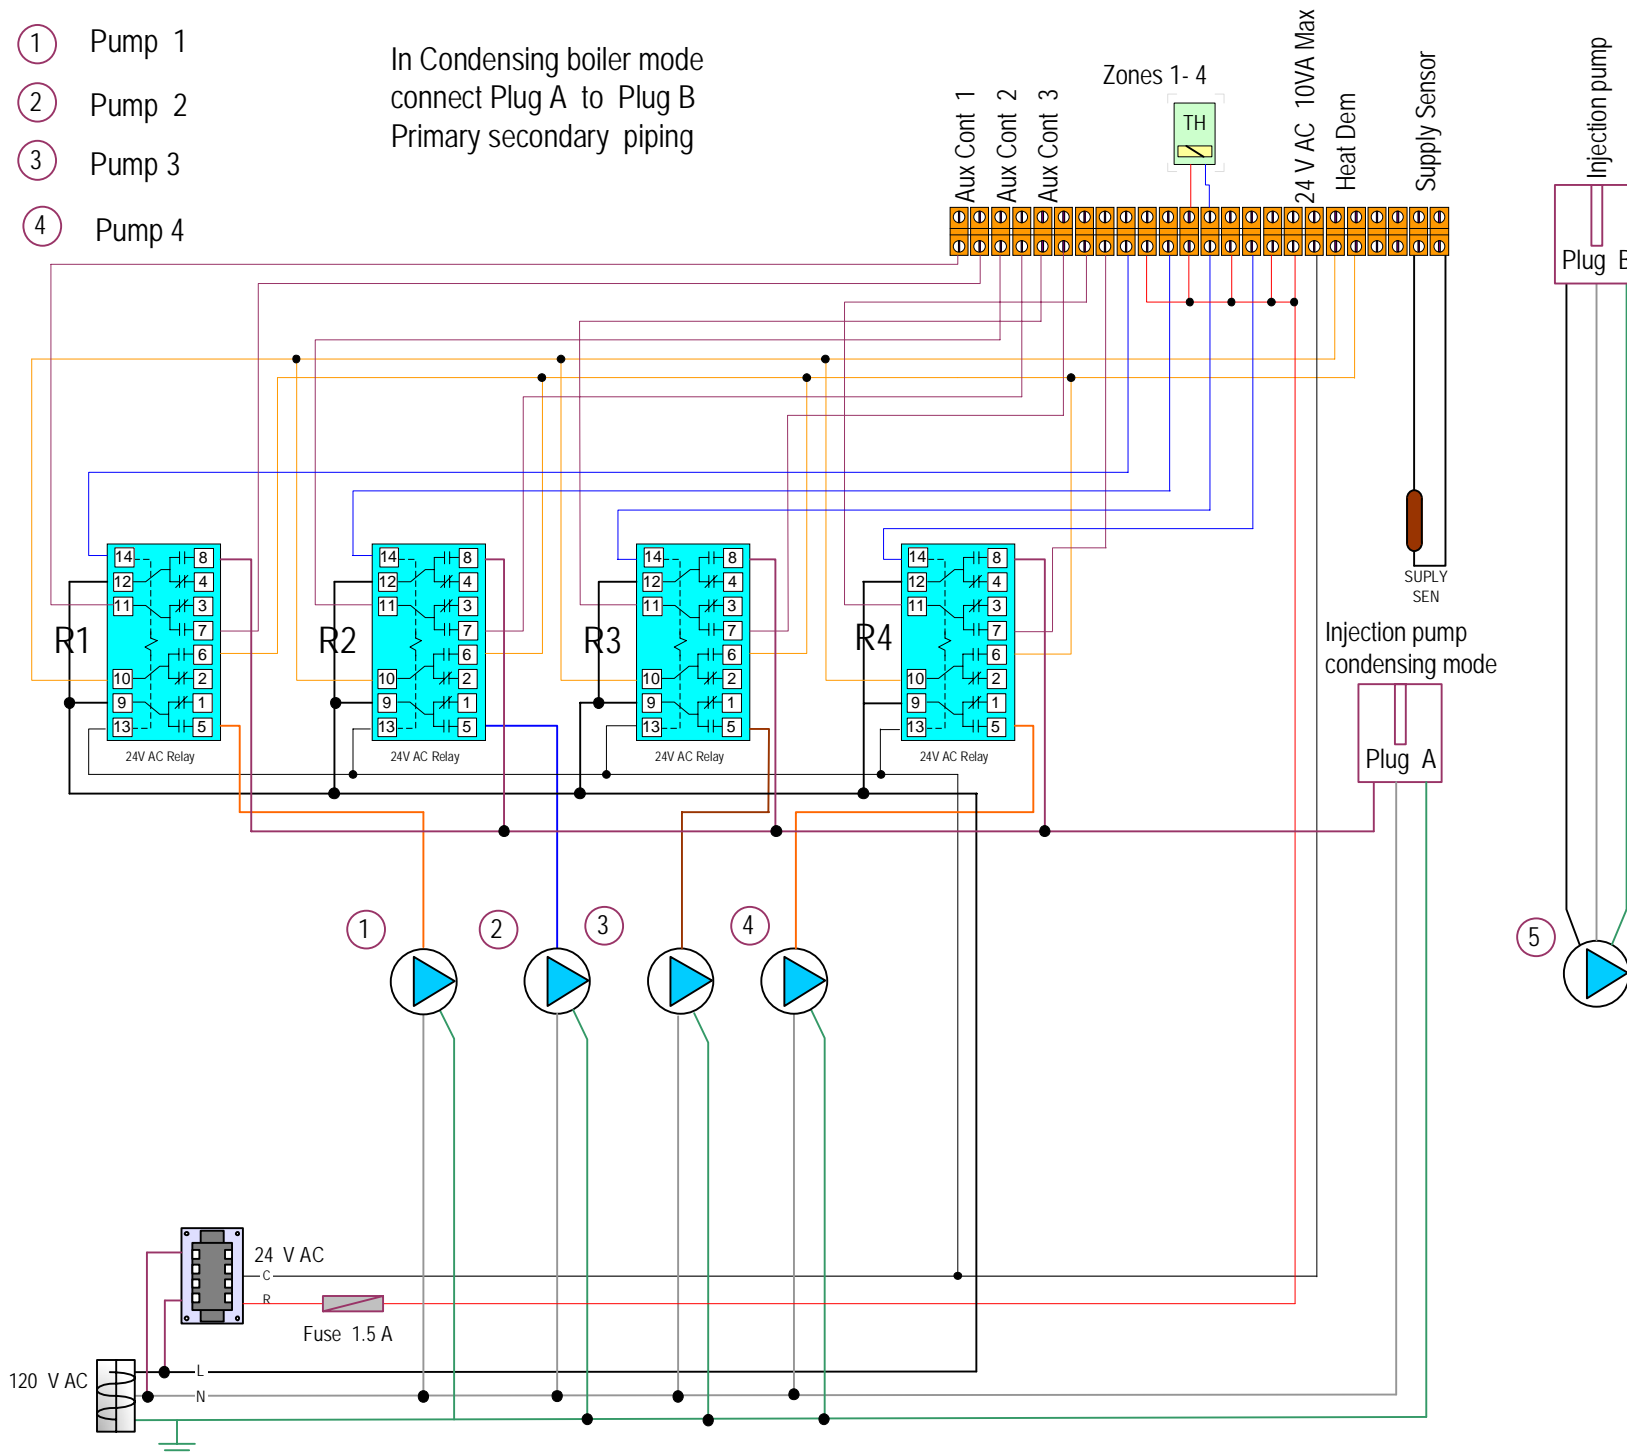

- ① Pump 1
- ② Pump 2
- ③ Pump 3
- ④ Pump 4

In Condensing boiler mode
connect Plug A to Plug B
Primary secondary piping

Tamas
Hydronic
systems Inc.

T-LO-IP-0040
Low temperature
Injection 4 zone
pump mixing board
Wiring Diagram

Title:
T-LO-IP-0040
Electrical Schematic
Drawing.

DWG No: 06030702

Designed BY: TH

Scale : NS

Date : 7 March 2006