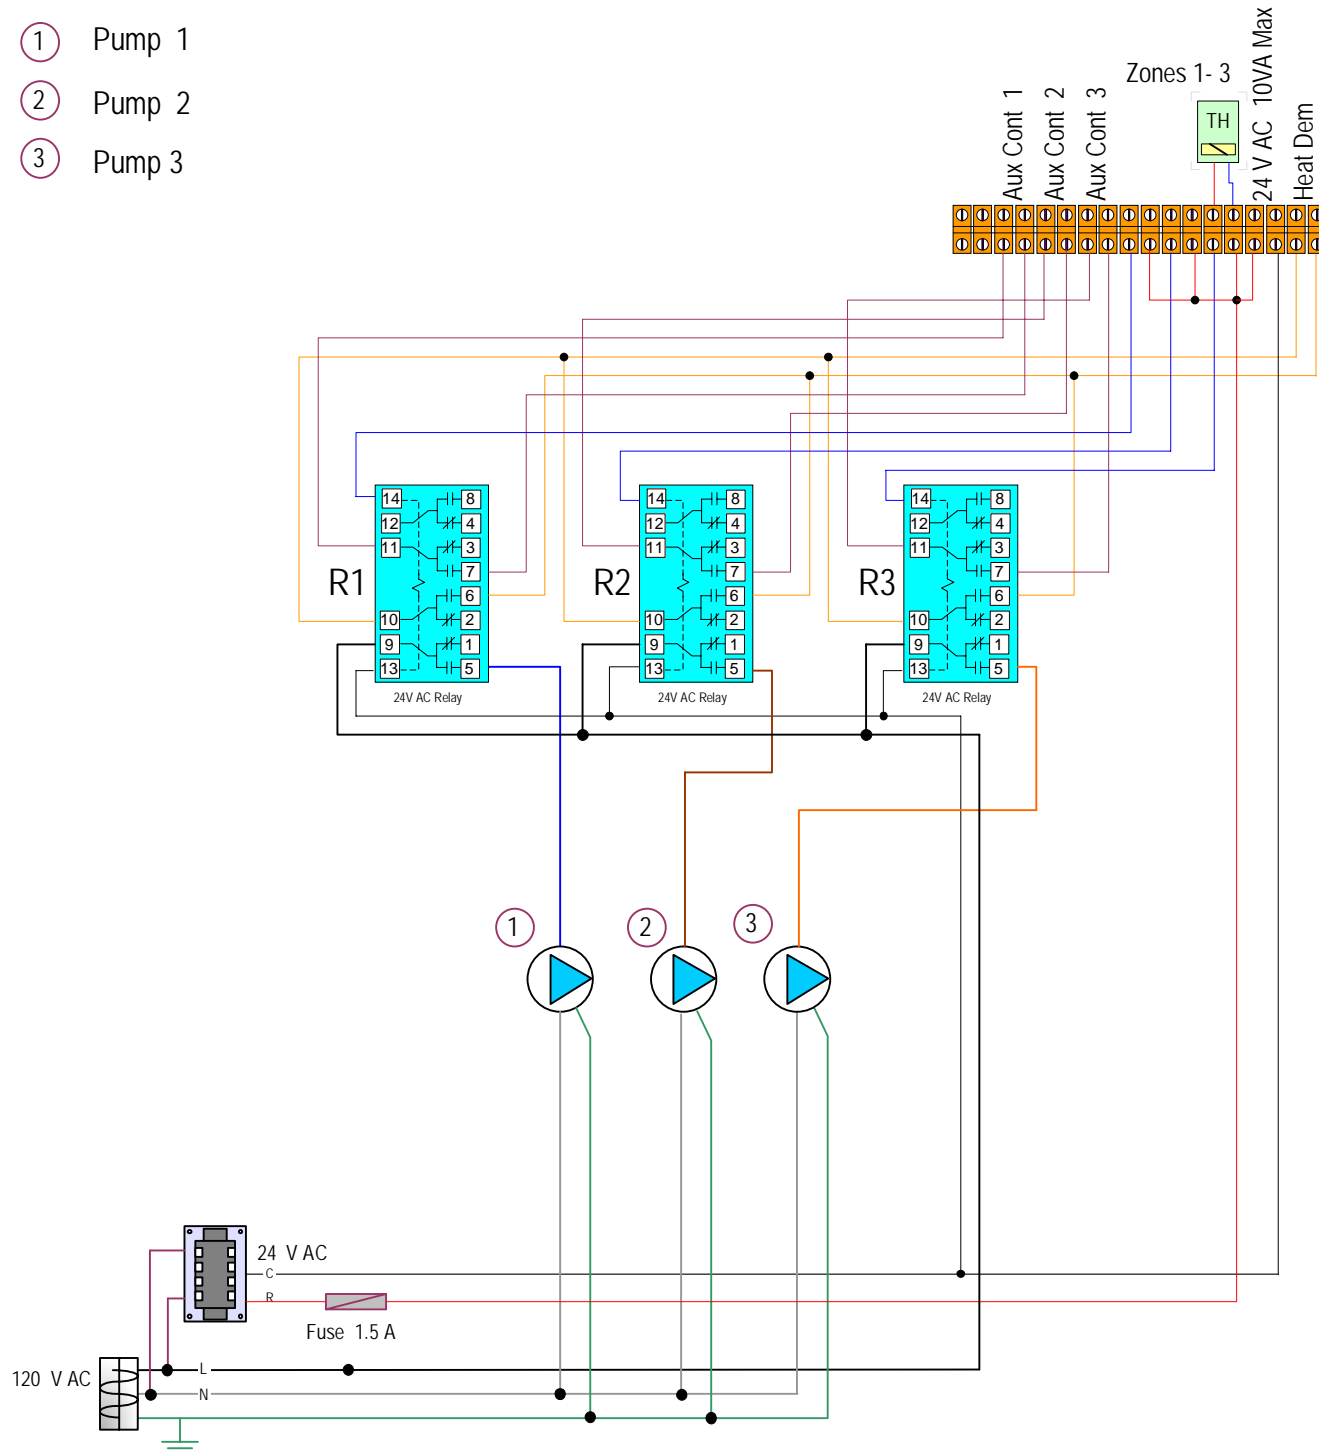

- ① Pump 1
- ② Pump 2
- ③ Pump 3

**Tamas**  
Hydronic  
systems Inc.

T-EX-00-2212  
Expansion Board  
Wiring Diagram

Title:  
T-EX-00-2212  
Electrical Schematic  
Drawing.

DWG No: 06030701

Designed BY: TH

Scale : NS

Date : 7 March 2006